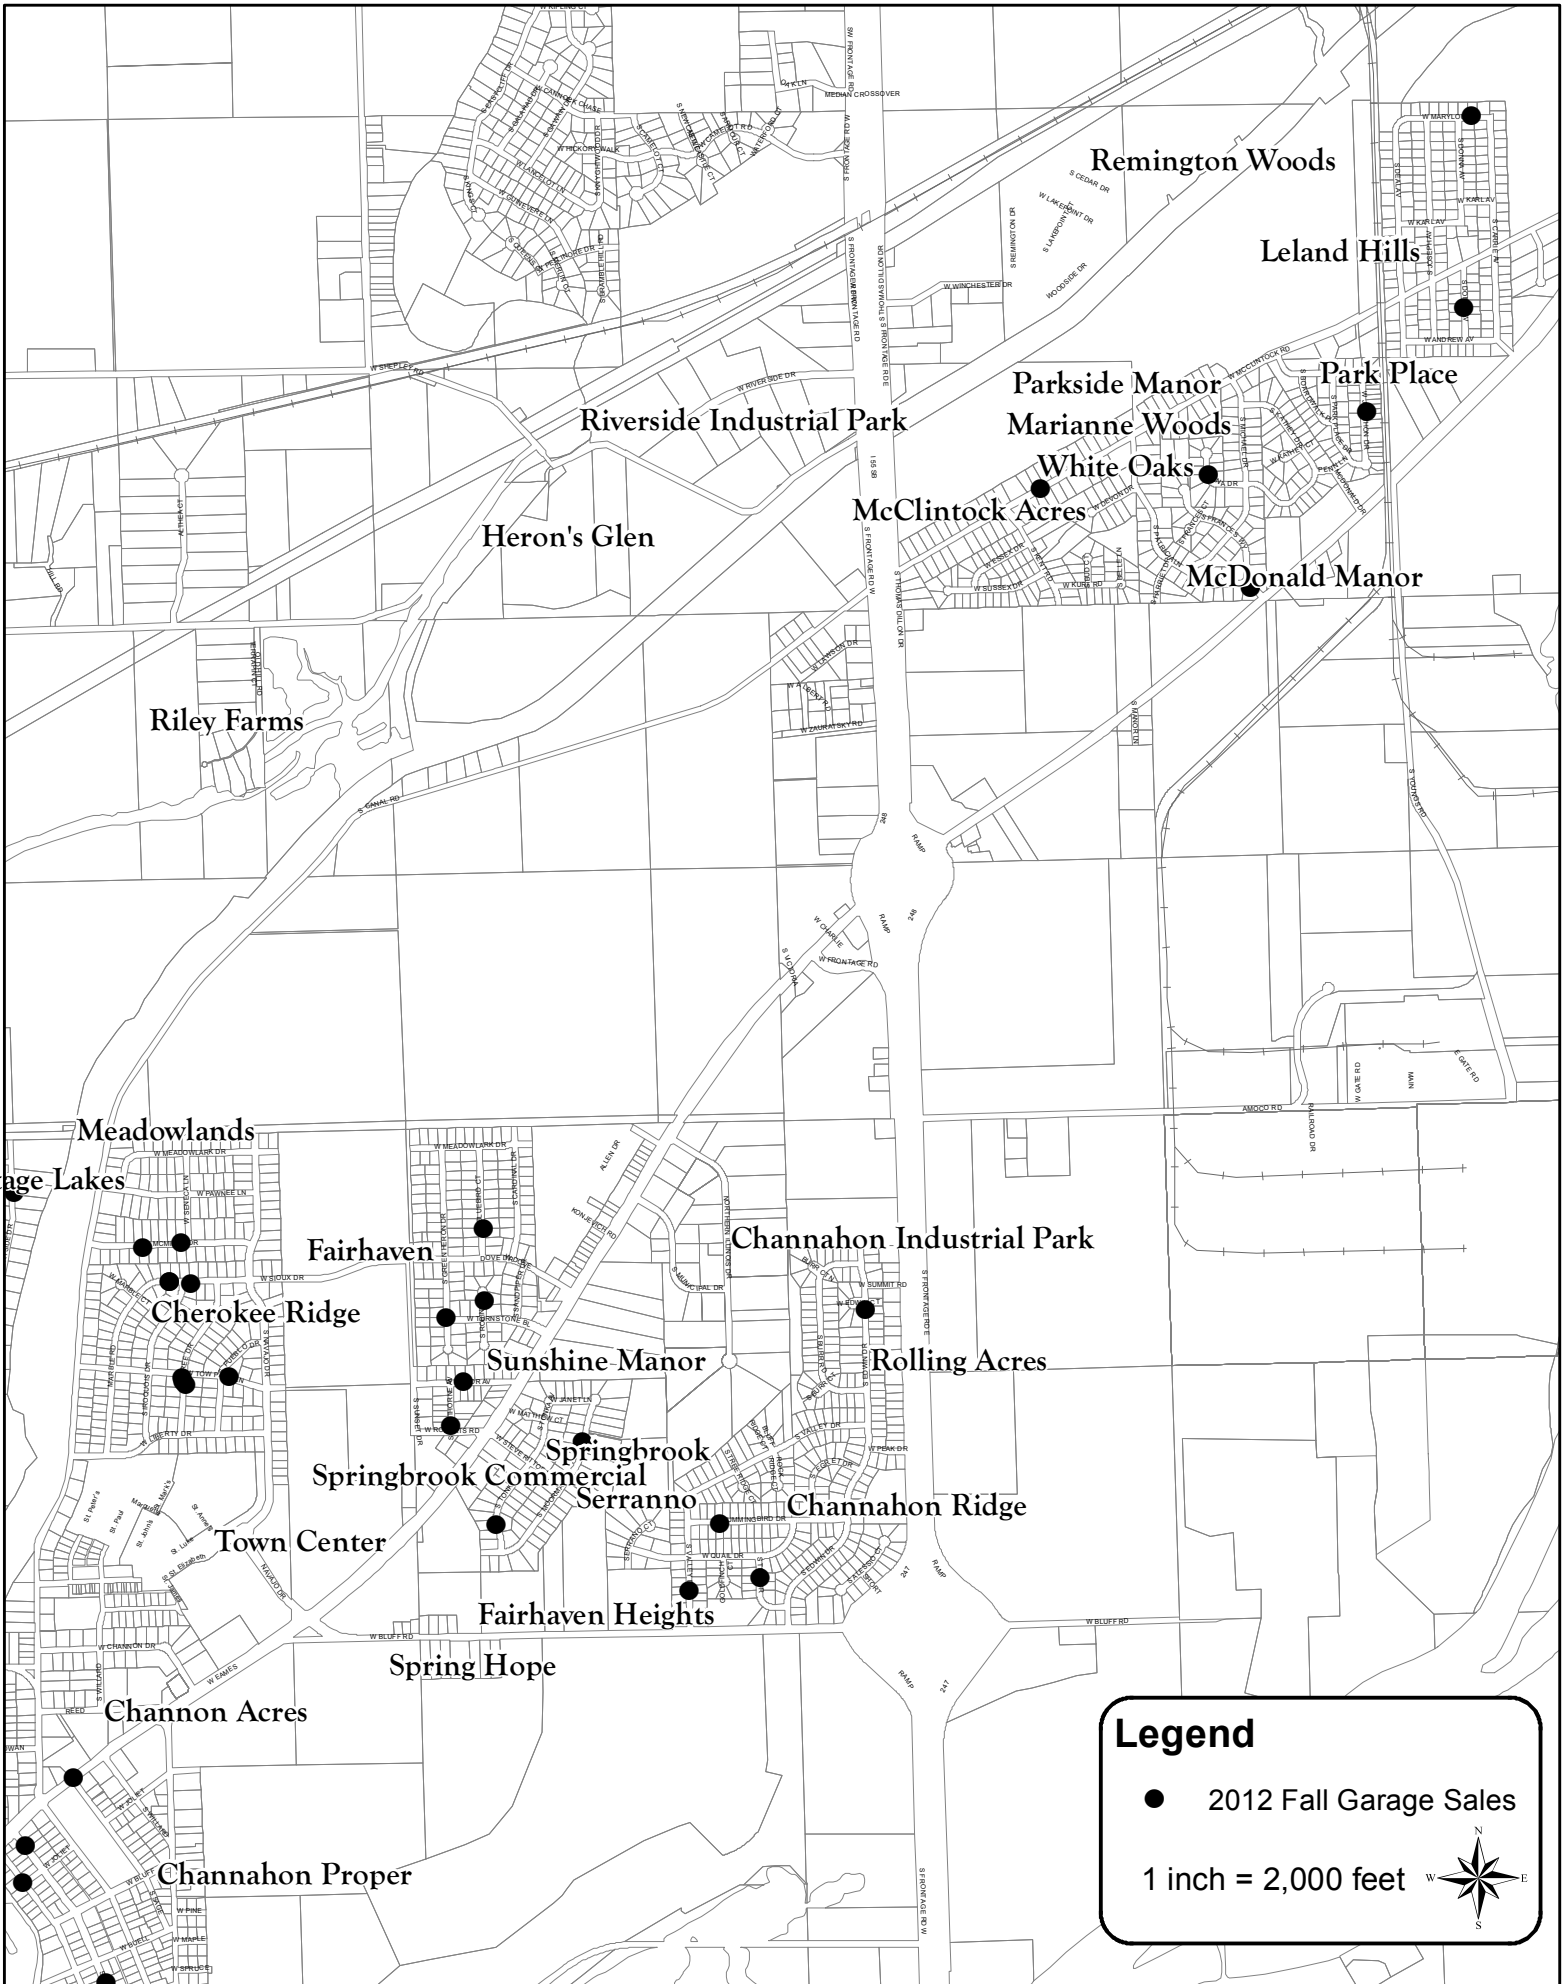

Channahon, IL - Fall 2012 Garage Sale Locations

Legend

- 2012 Fall Garage Sales

1 inch = 2,000 feet

Channahon, IL - Fall 2012 Garage Sale Locations