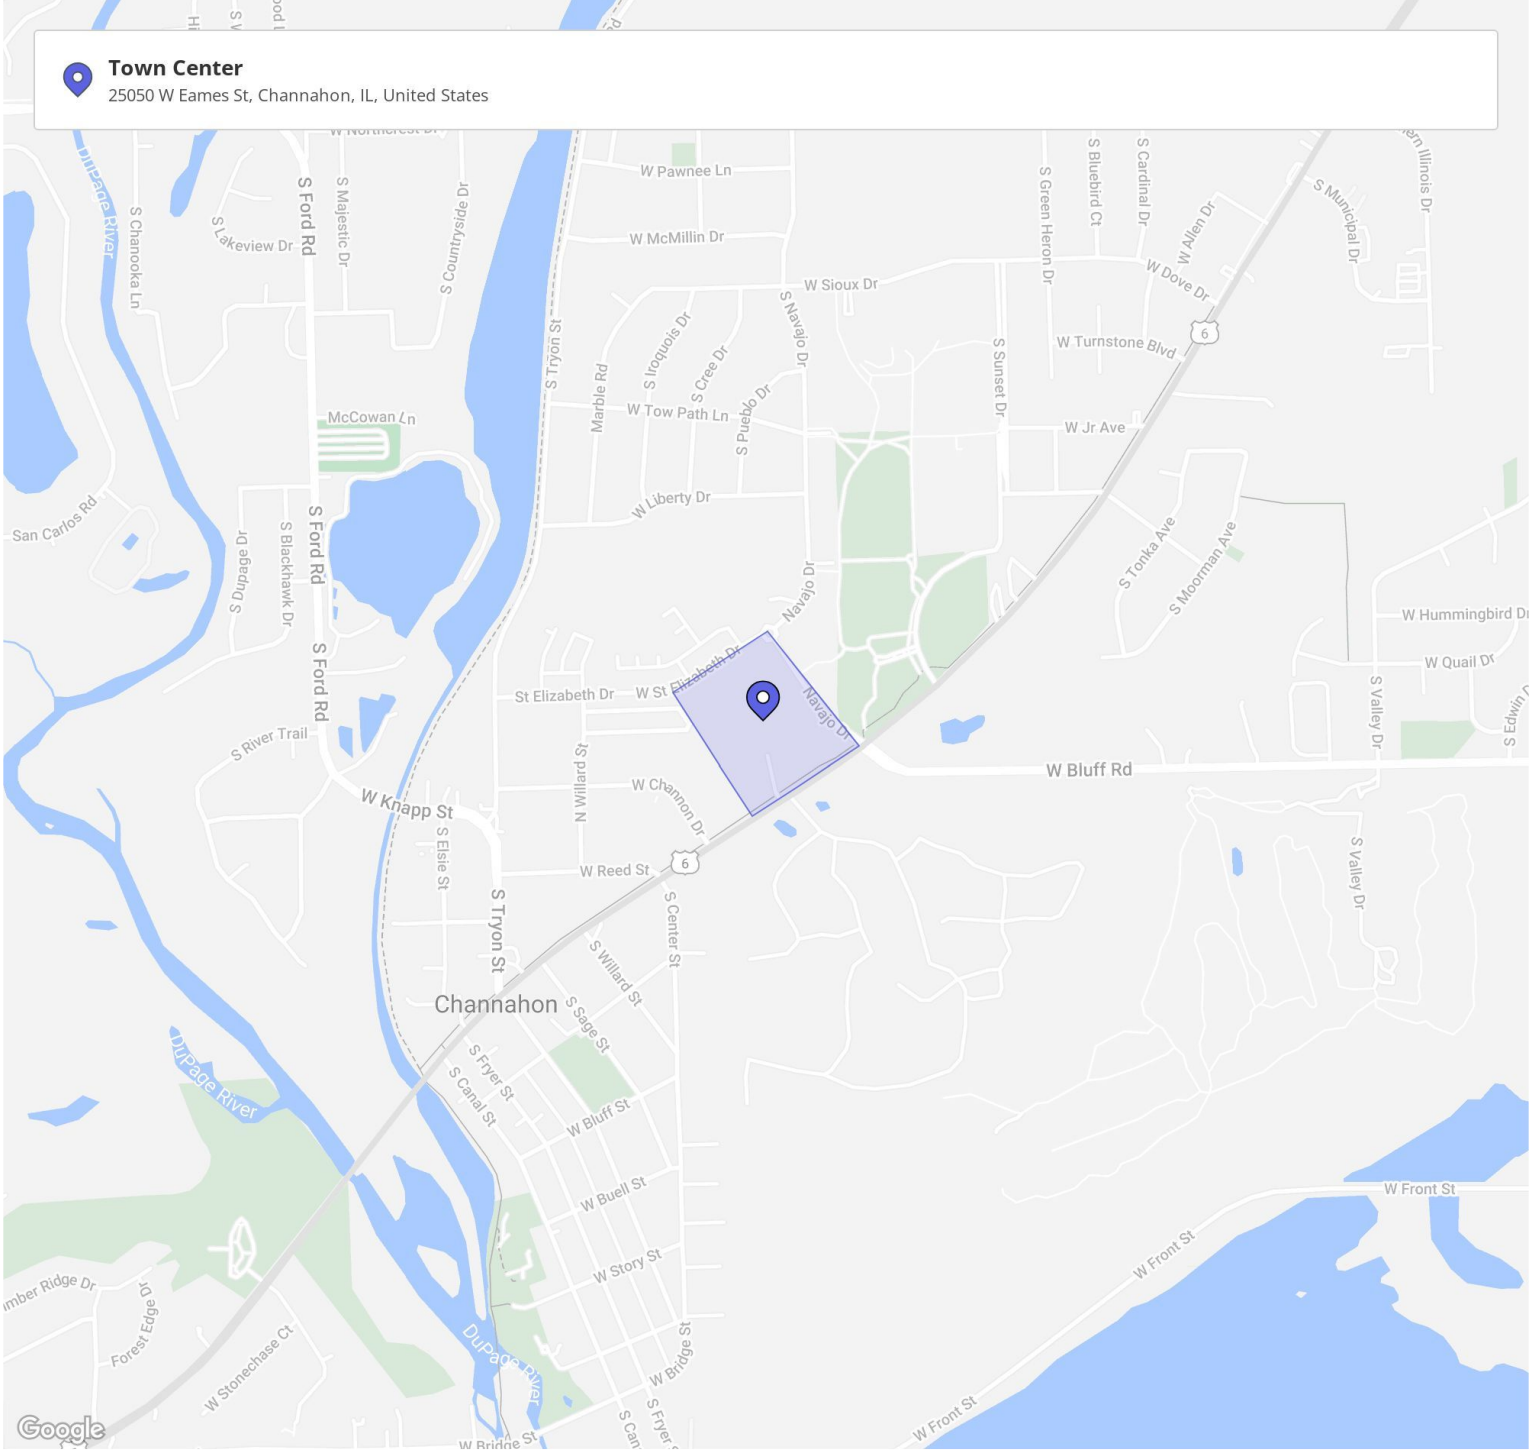

Void Analysis

Top Matches For:

Town Center

25050 W Eames St, Channahon, IL, United States

Void Analysis

Town Center, 25050 W Eames St, Channahon, IL, United States

Void Analysis

Town Center, 25050 W Eames St, Channahon, IL, United States

Void Analysis

Town Center, 25050 W Eames St, Channahon, IL, United States

Chains	Typical Size (sq ft)	Nearest Location (mi)	# of Venues	Expansion Rate	Relative Fit Score
 Vacheron Constantin Electronics Stores, Electronic...	N/A	44.5 mi	State / US 2 / 24	State / US 100% / 242.86%	0%
 Mejuri Fashion Accessories, Jewelry ...	991 - 2K	42.8 mi	State / US 1 / 11	State / US New / New	0%
 Credo Beauty & Spa, Cosmetics Shop	899 - 2K	42.9 mi	State / US 2 / 11	State / US New / New	0%