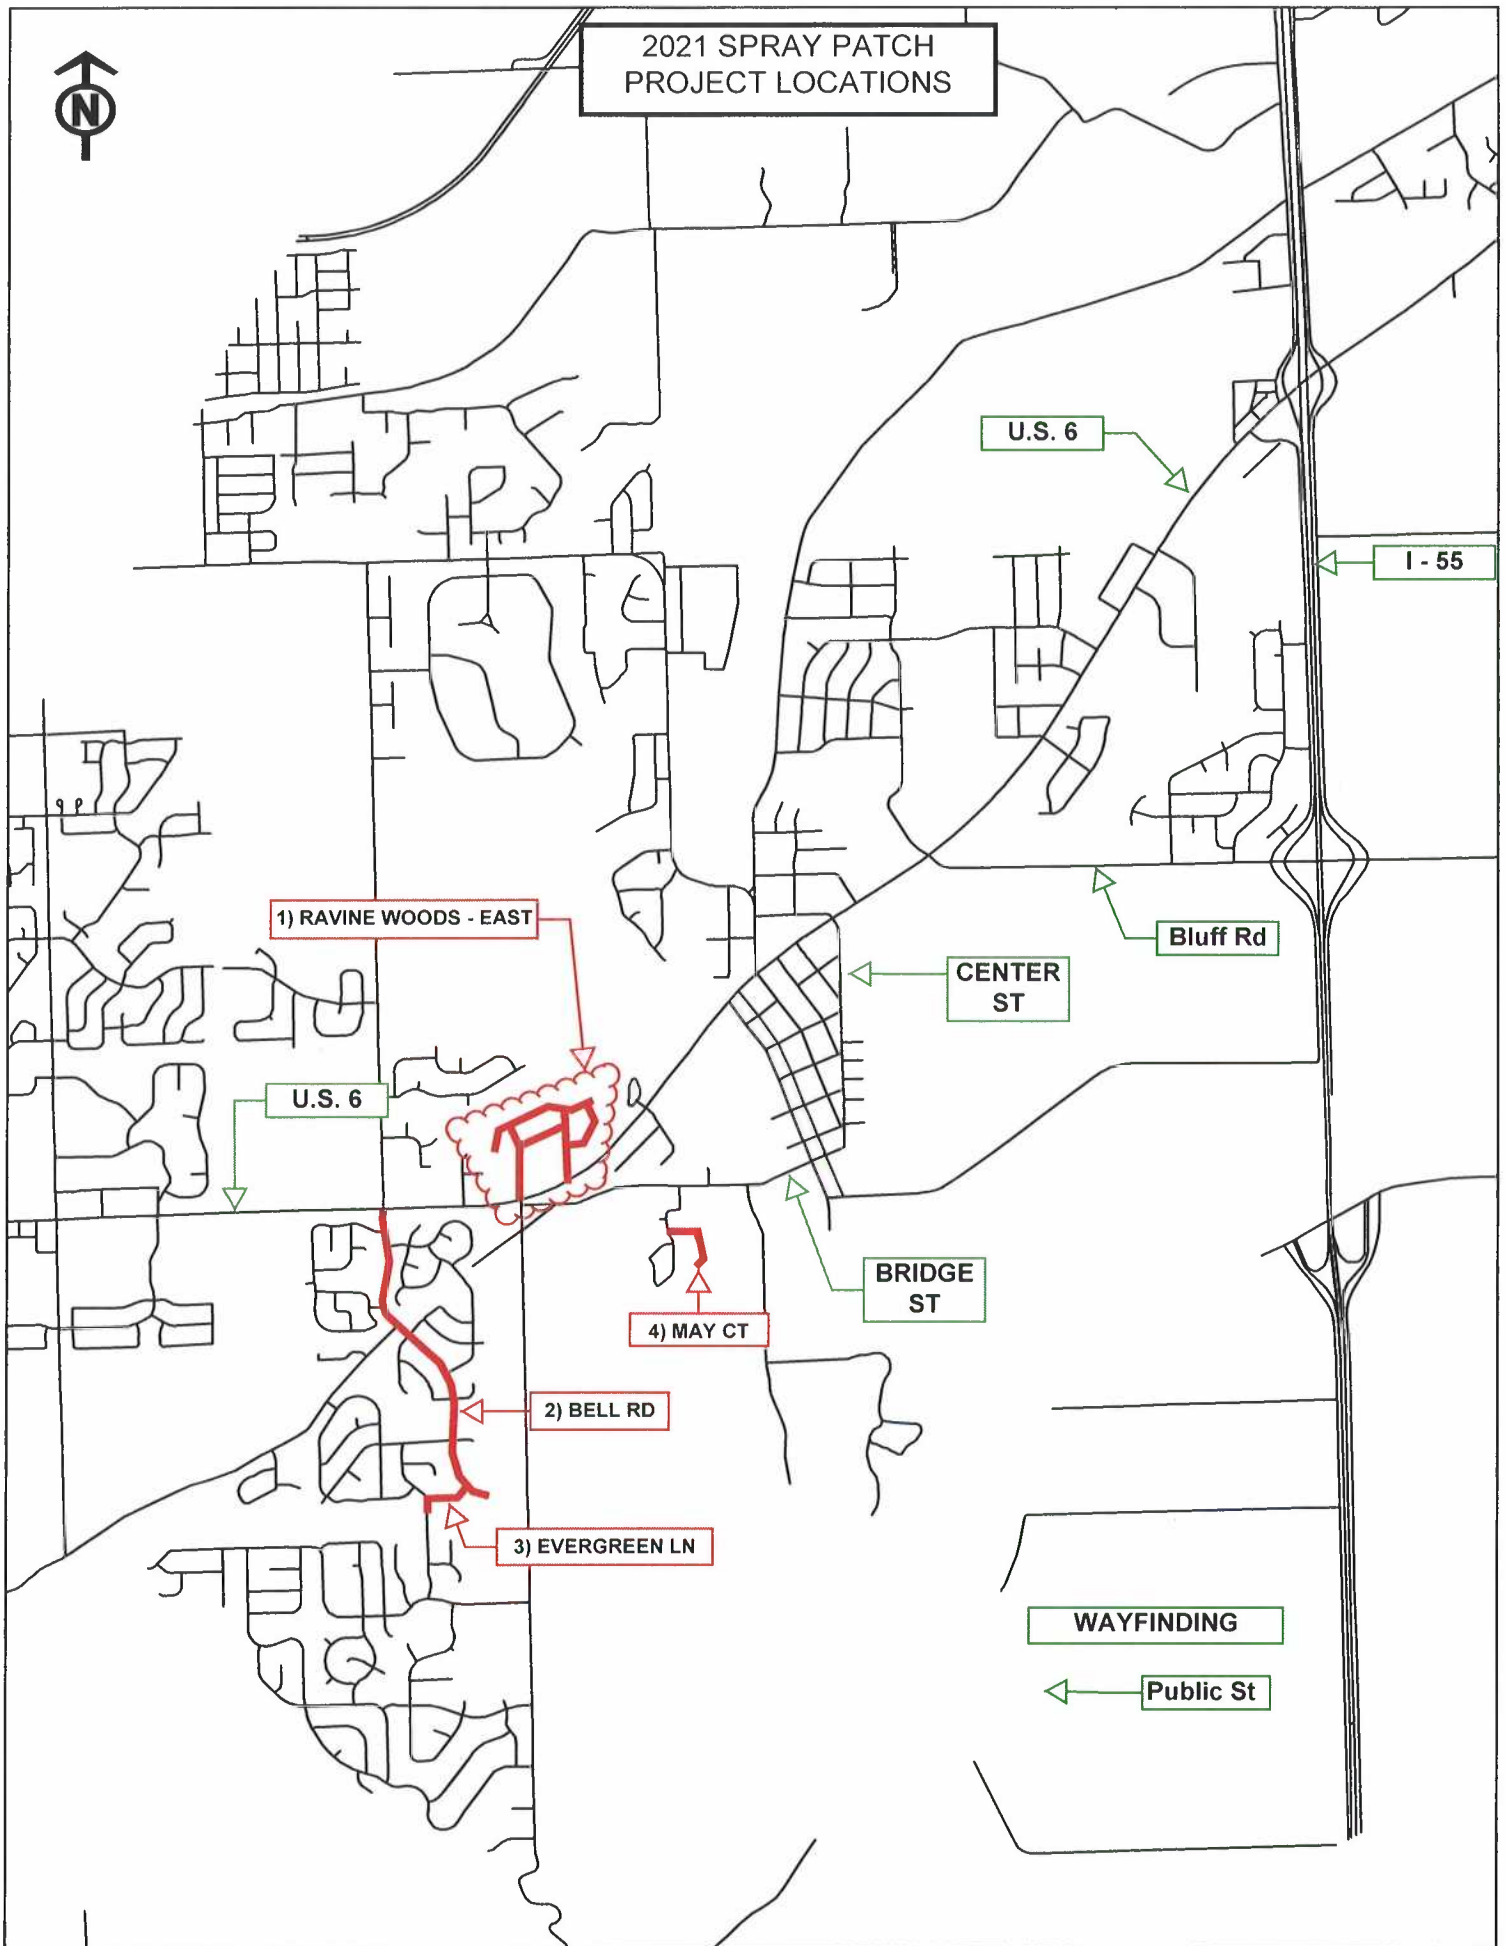

2021 SPRAY PATCH
PROJECT LOCATIONS

1) RAVINE WOODS - EAST

U.S. 6

U.S. 6

I - 55

Bluff Rd

CENTER ST

BRIDGE ST

4) MAY CT

2) BELL RD

3) EVERGREEN LN

WAYFINDING

Public St