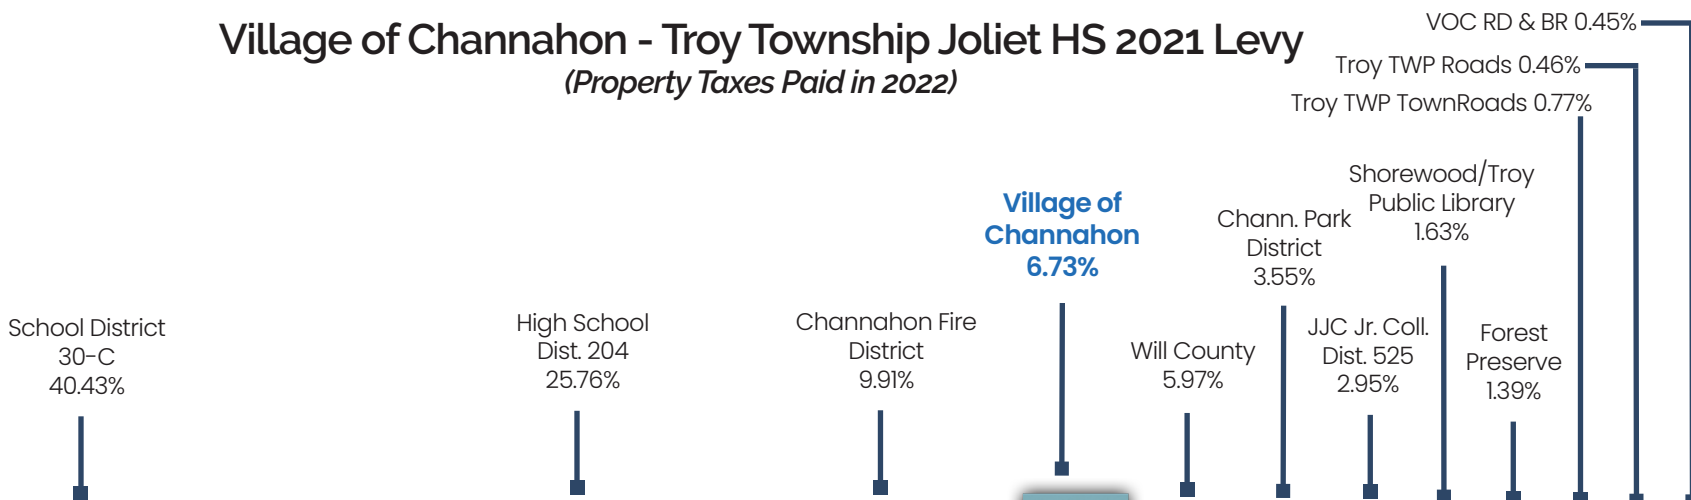

Where Do Your Property Taxes Go?

Village of Channahon - Troy Township Joliet HS 2021 Levy (Property Taxes Paid in 2022)

For every **\$10** spent on property taxes, the Village of Channahon receives **only** \$0.67.